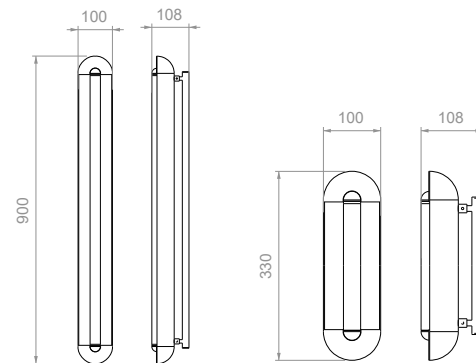

CE certification or US wired, all components are  
UL listed, UL Certification on request.

**DIMENSIONS & WEIGHT\***  
L 64 x W 70 x H 700 mm, 2 kg

### DIMENSIONS & WEIGHT\*

L 80 x W 110 x H 800 mm, 5 kg

L

S

M1

### DIMENSIONS & WEIGHT\*

S : L 110 x W 200 x H 410 mm, 4 kg  
M1 : L 140 x W 200 x H 475 mm, 5 kg  
M2 : L 150 x W 220 x H 500 mm, 5 kg  
L : L 150 x W 250 x H 600 mm, 6 kg

### DIMENSIONS & WEIGHT\*

L 95 x W 100 x H 330 mm, 3 kg