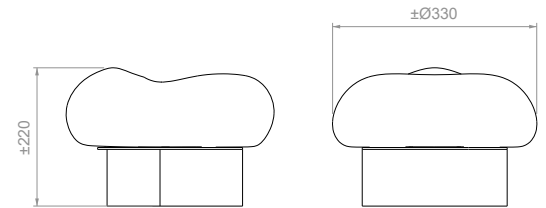

## MERVEILLEUX 01

**MATERIALS**  
Ceramic and brass

**FINISHES**

	Textured
	Glazed ceramic

**DIMENSIONS & WEIGHT\***  
S : +/- Ø 330 x H 217 mm, 9 kg  
M : +/- Ø 330 x H 253 mm, 10 kg  
L : +/- Ø 330 x H 279 mm, 12 kg