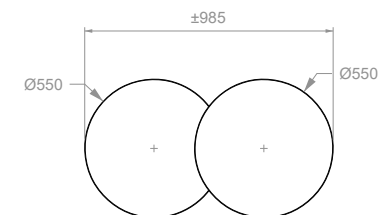

### DIMENSIONS & WEIGHT\*

Small tray Ø380 mm

Big tray Ø500 mm

L 680 x W 500 x H 850 mm, +/- 25 kg