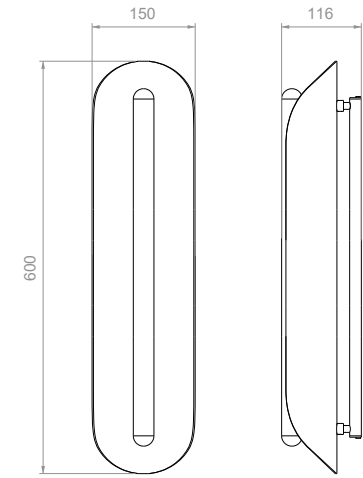

CE certification or US wired, all components are  
UL listed, UL Certification on request.

**DIMENSIONS & WEIGHT\***  
L 64 x W 70 x H 700 mm, 2 kg

DIMENSIONS & WEIGHT\*  
L 350 x W 260 x H 1112 mm, 10 kg

### DIMENSIONS & WEIGHT\*

L 80 x W 110 x H 800 mm, 5 kg

L

S

M1

### DIMENSIONS & WEIGHT\*

S : L 110 x W 200 x H 410 mm, 4 kg  
M1 : L 140 x W 200 x H 475 mm, 5 kg  
M2 : L 150 x W 220 x H 500 mm, 5 kg  
L : L 150 x W 250 x H 600 mm, 6 kg