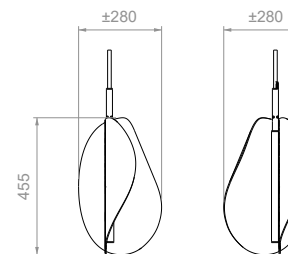

### DIMENSIONS & WEIGHT\*

L 475 x W 139 x H 653 mm, 12 kg

*Ryu*, wall light.