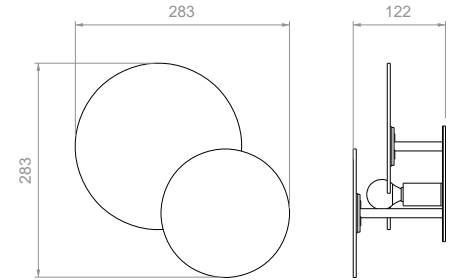

### DIMENSIONS & WEIGHT\*

L 382 x W 73 x H 386 mm, 6 kg