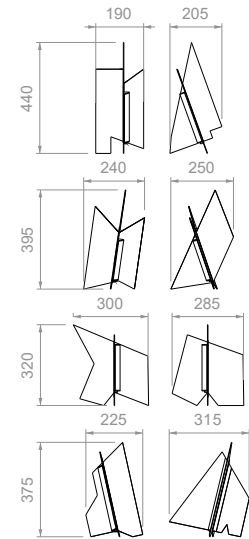

### DIMENSIONS & WEIGHT\*

L 350 x W 160 x H 530 mm, 6 kg

*Cross Bitume 03* wall light. *Flare* table lamps.