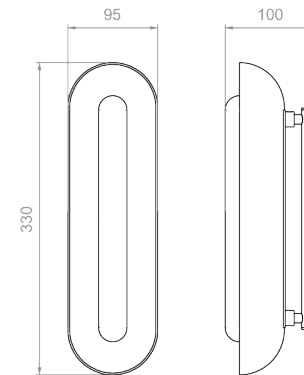

DIMENSIONS & WEIGHT\*  
L 350 x W 260 x H 1112 mm, 10 kg

### DIMENSIONS & WEIGHT\*

L 80 x W 110 x H 800 mm, 5 kg

L

S

M1

### DIMENSIONS & WEIGHT\*

S : L 110 x W 200 x H 410 mm, 4 kg  
M1 : L 140 x W 200 x H 475 mm, 5 kg  
M2 : L 150 x W 220 x H 500 mm, 5 kg  
L : L 150 x W 250 x H 600 mm, 6 kg

**DIMENSIONS & WEIGHT\***  
L 150 x W 116 x H 600 mm, 8 kg