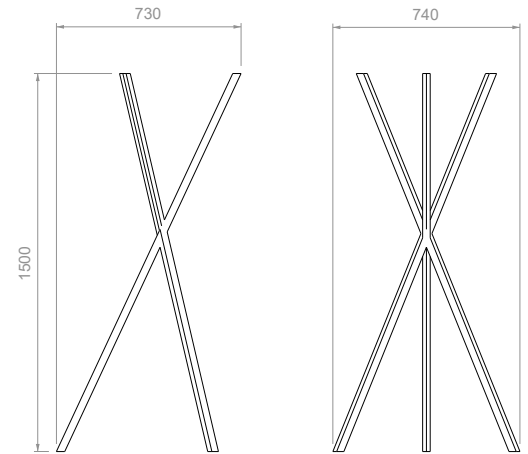

PHASME - FLOOR LAMP

MATERIALS

Brass

FINISHES

Colored varnish
(various colors)

Brushed black nickel

Brushed white nickel

Directional brushing - Glossy
transparent varnish

LIGHT SOURCE

220V LED strip, 100 Watts, dimmable,
class 2

CE certification or US wired, all components are UL listed, UL Certification on request.

DIMENSIONS & WEIGHT*

L 730 x W 740 x H 1500 mm, 15 kg