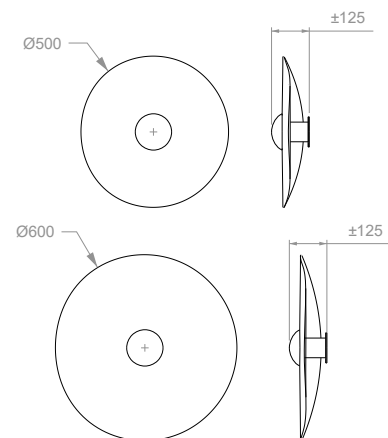

### DIMENSIONS & WEIGHT\*

S : L 440 x W 590 x H variable mm, 7 kg  
M : L 540 x W 590 x H variable mm, 7 kg  
L : L 470 x W 590 x H variable mm, 7 kg

### DIMENSIONS & WEIGHT\*

S : L 440 x W 590 x H 600 mm, +/- 10 kg

M : L 470 x W 590 x H 600 mm, +/- 10 kg

### DIMENSIONS & WEIGHT\*

L 470 x W 590 x H 880 mm, +/- 18 kg  
Custom

*Envolée*, suspension with porcelain bisque finish.  
*Envolée double*, suspension with two elements. *Cube 6*, wall light.

### DIMENSIONS & WEIGHT\*

L +/-430 x W +/-470 x H +/-250 mm, 12 kg