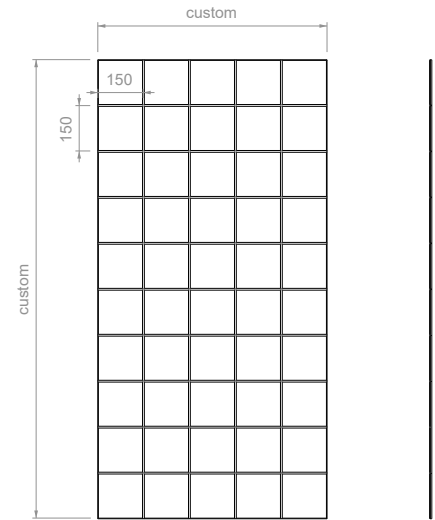

TAG

MATERIALS
Ceramics

FINISHES
 Glazed ceramic
(various colors)

DIMENSIONS & WEIGHT*
L 150 x H 150 mm each tile, custom