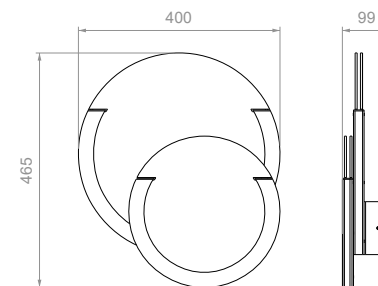

ENTRELACS - WALL LAMP

MATERIALS

Textured glass and brass

FINISHES

- Polished pale gold
- Polished white nickel
- Polished black nickel

LIGHT SOURCE

24V LED strip, 30 Watts, dimmable, class 3
Driver necessary
CE certification or US wired, all components are
UL listed, UL Certification on request.

DIMENSIONS & WEIGHT*

L 400 x W 99 x H 465 mm, 6 kg