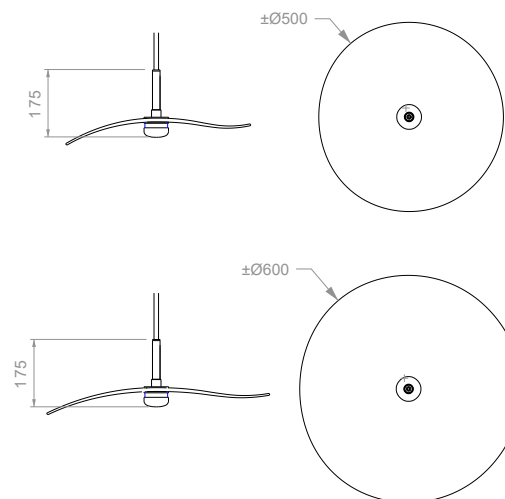

### DIMENSIONS & WEIGHT\*

S : Ø 500 x W 125 mm, 8 kg

M : Ø 600 x W 125 mm, 8 kg

## ENVOLÉE CARAMEL

MATERIALS  
Brass

FINISHES

LIGHT SOURCE  
24V LED strip, 9 Watts, dimmable, class 3  
Driver necessary   
CE certification or US wired, all components are  
UL listed, UL Certification on request.

DIMENSIONS & WEIGHT\*

S : L 440 x W 590 x H variable mm, 7 kg  
M : L 540 x W 590 x H variable mm, 7 kg  
L : L 470 x W 590 x H variable mm, 7 kg