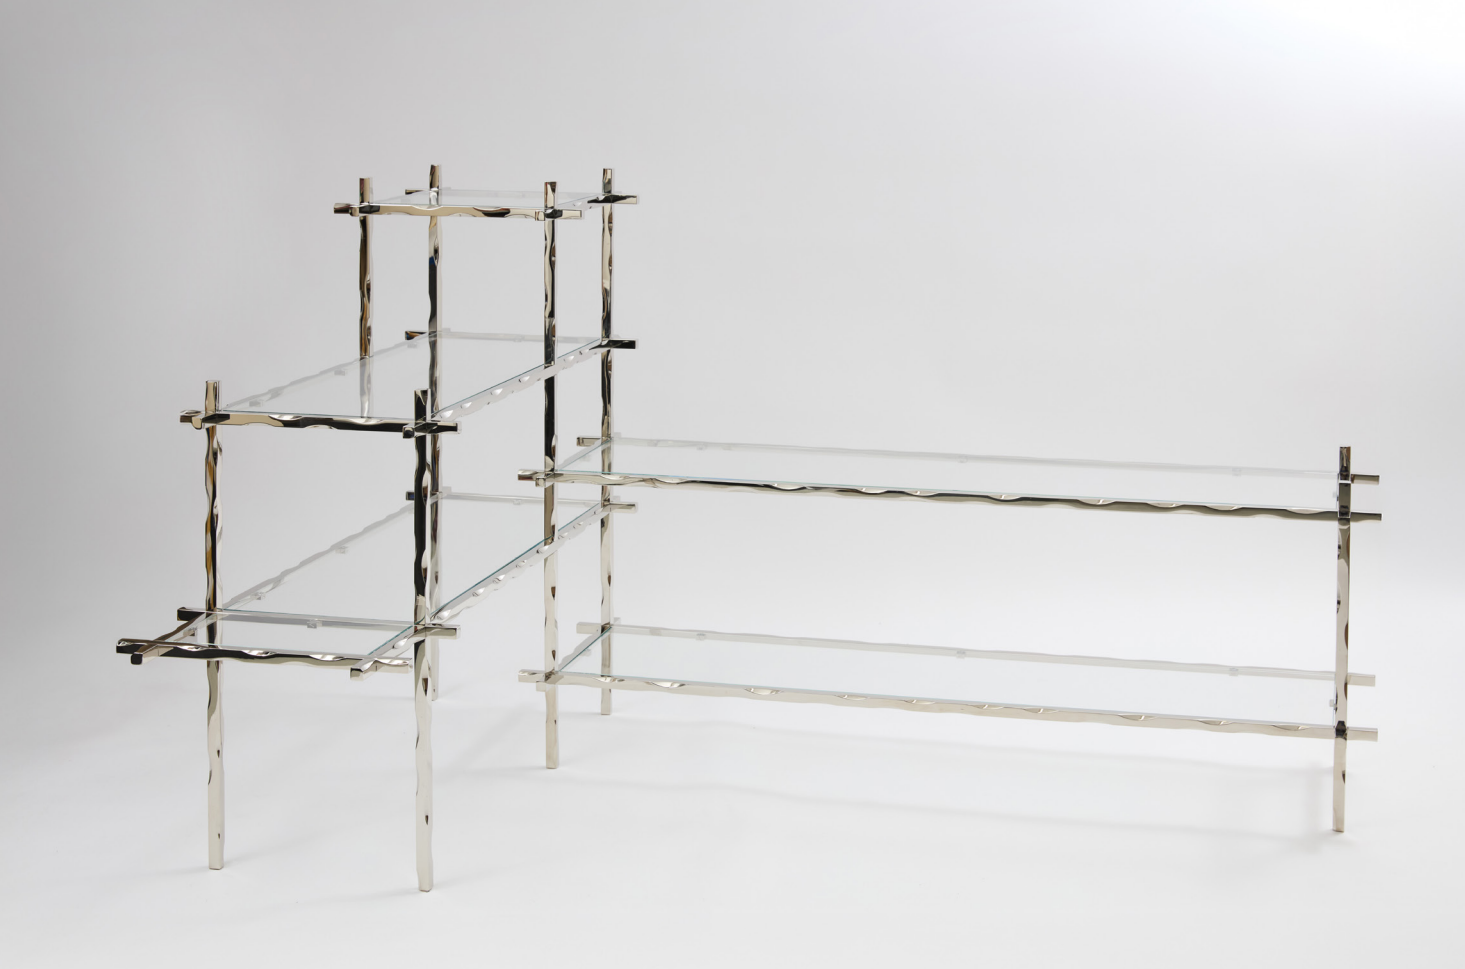

### FINISHES

 Polished pale gold

 Polished white nickel

 Polished black nickel

DIMENSIONS & WEIGHT\*  
L 1250 x W475 x H 810 mm, 15 kg  
Custom