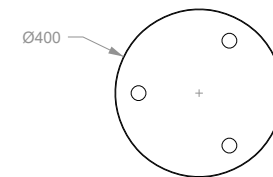

### DIMENSIONS & WEIGHT\*

L 600 x W 12500 x H 400 mm, 30 kg