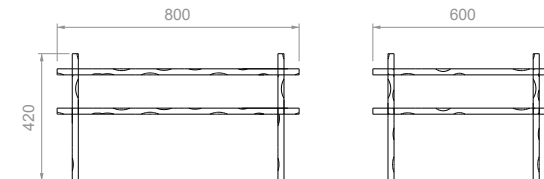

FLUIDE - COFFEE TABLE

MATERIALS

Glass, marble and brass

FINISHES

- Polished pale gold
- Polished white nickel
- Polished black nickel

DIMENSIONS & WEIGHT*

L 600 x W 800 x H 420 mm, 17 kg