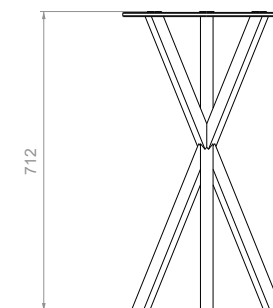

### DIMENSIONS & WEIGHT\*

L 600 x W 12500 x H 400 mm, 30 kg