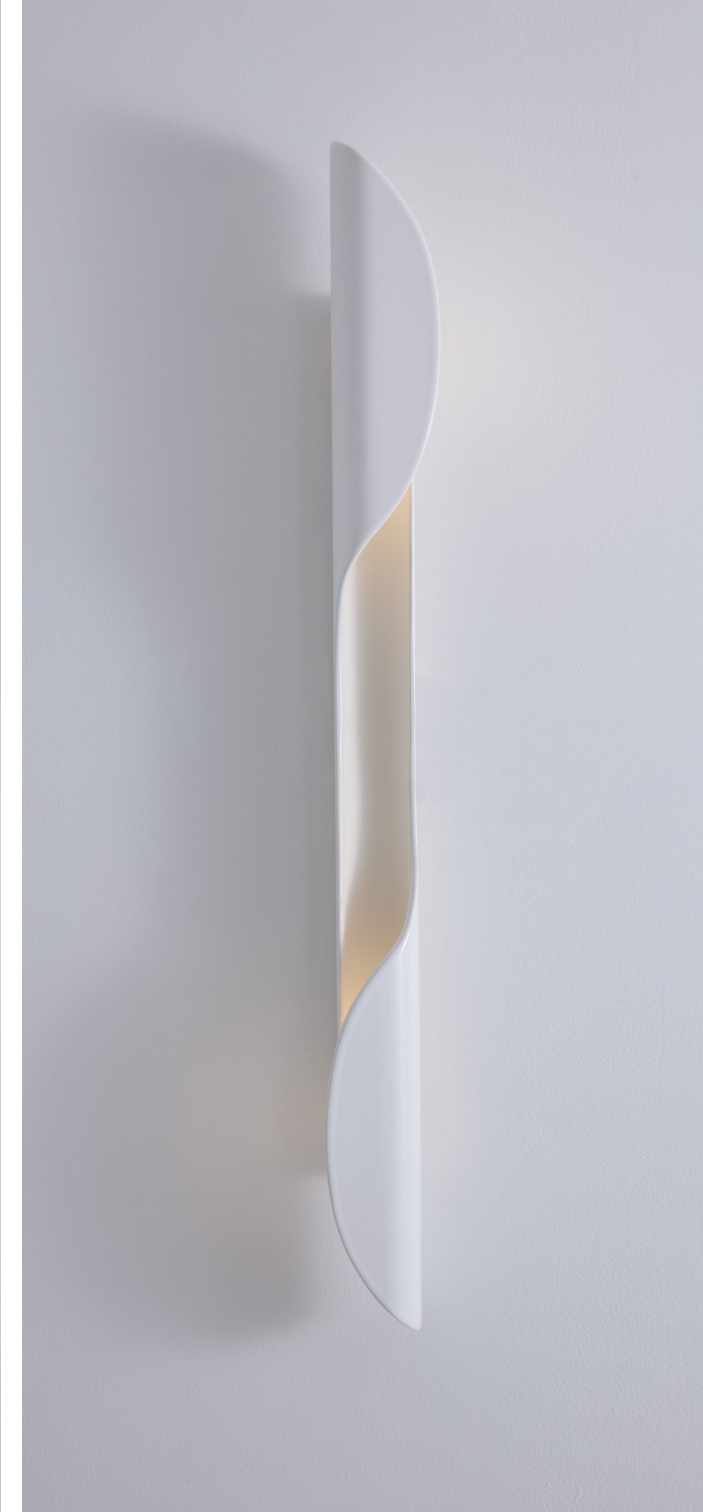

TORSADE CÉRAMIQUE

MATERIALS
Ceramic and brass

1. **FINISHES**
2. Glazed ceramic (various colors)
   - Polished pale gold
   - Polished white nickel

LIGHT SOURCE
12V to 54V LED spotlights 6W - 700mA, dimmable, class 3
Driver necessary
CE certification or US wired, all components are UL listed, UL Certification on request.

DIMENSIONS & WEIGHT*
L 64 x W 70 x H 700 mm, 2 kg