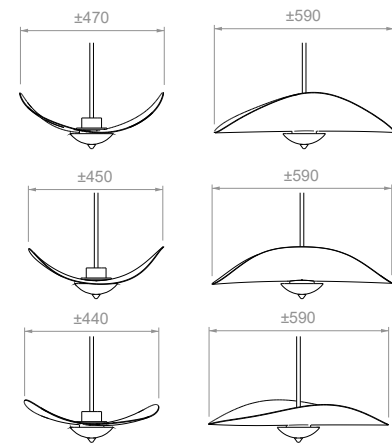

ENVOLÉE CARAMEL

MATERIALS
Brass

FINISHES

LIGHT SOURCE
24V LED strip, 9 Watts, dimmable, class 3
Driver necessary
CE certification or US wired, all components are
UL listed, UL Certification on request.

DIMENSIONS & WEIGHT*

S : L 440 x W 590 x H variable mm, 7 kg
M : L 540 x W 590 x H variable mm, 7 kg
L : L 470 x W 590 x H variable mm, 7 kg