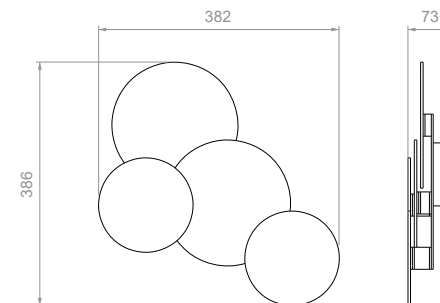

LIQUIDE - WALL LAMP

MATERIALS

Brass

FINISHES

Polished pale gold

Polished white nickel

Polished black nickel

LIGHT SOURCE

24V LED strip, 7 Watts, dimmable, class 3

Driver necessary

CE certification or US wired, all components are UL listed, UL Certification on request.

DIMENSIONS & WEIGHT*

L 382 x W 73 x H 386 mm, 6 kg