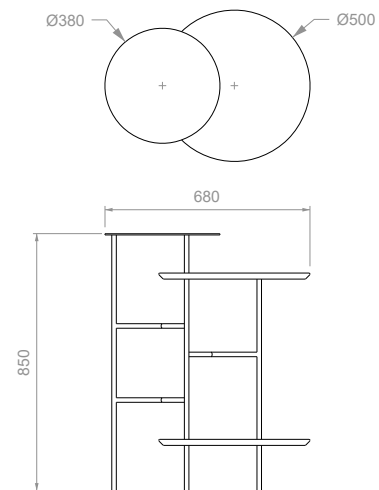

### DIMENSIONS & WEIGHT\*

L 170 x W 170 x H 670 mm, 7 kg