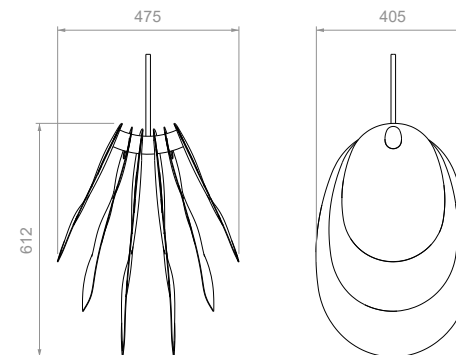

ORCHIDÉE

MATERIALS
Brass

FINISHES

- Polished pale gold
- Polished white nickel
- Polished black nickel

LIGHT SOURCE
24V LED strip, 5 Watts, dimmable, class 3
Driver necessary
CE certification or US wired, all components are
UL listed, UL Certification on request.

DIMENSIONS & WEIGHT*
L 475 x W 405 x H 612 mm, 13 kg