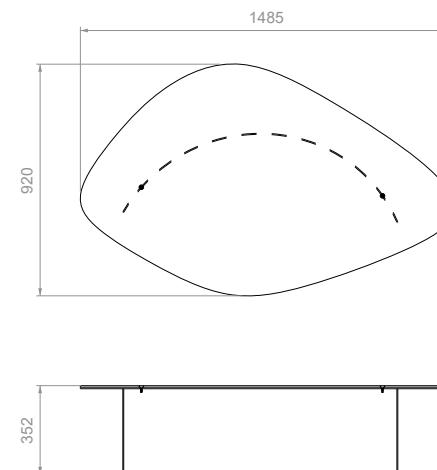

### DIMENSIONS & WEIGHT\*

S : +/-Ø250 x H 330 mm, 10 kg

M : +/-Ø350 x H 430 mm, 12 kg

## LUNAIRE - COFFEE TABLE

MATERIALS  
Brass

FINISHES

 Polished pale gold

 Marbled finish

 Textured

DIMENSIONS & WEIGHT\*  
L 680 x W 1100 x H 276 mm, 35 kg