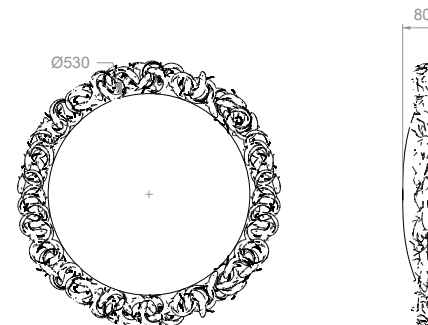

## LIQUIDE - SIDE TABLE

---

MATERIALS  
Brass

FINISHES

Polished pale gold

DIMENSIONS & WEIGHT\*  
L 300 x W 300 x H 320 mm, 15 kg