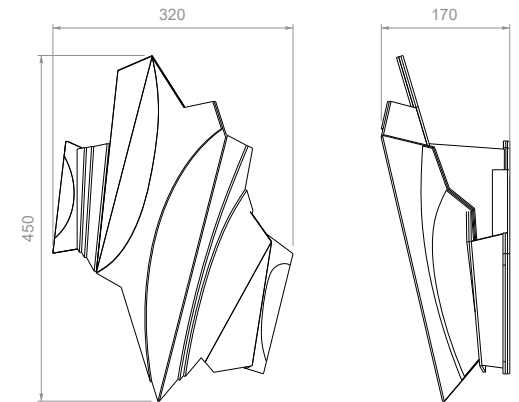

CROSS BITUME 03

MATERIALS
Brass

FINISHES

- Polished pale gold
- Polished white nickel
- Polished black nickel

LIGHT SOURCE

24V LED strip, 5 Watts, dimmable, class 3
Driver necessary

CE certification or US wired, all components are
UL listed, UL Certification on request.

DIMENSIONS & WEIGHT*

L 320 x W 170 x H 450 mm, 5 kg