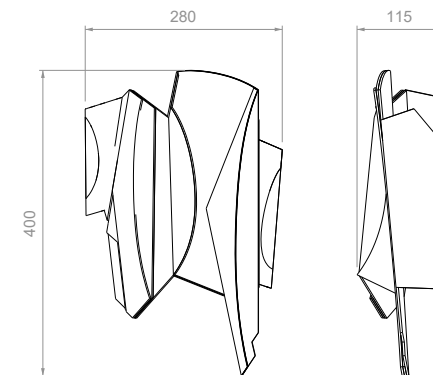

### DIMENSIONS & WEIGHT\*

L 280 x W 130 x H 420 mm, 5 kg