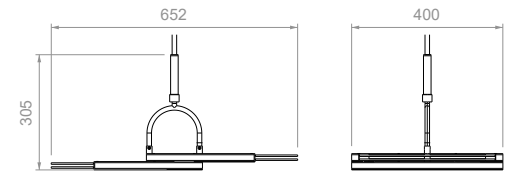

### DIMENSIONS & WEIGHT\*

+/- Ø 330 x H 220 mm, 4.5 kg

**MULTIPLE**