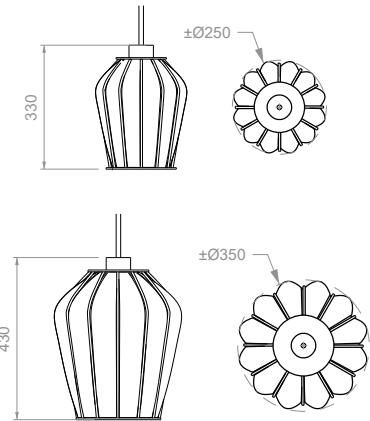

### DIMENSIONS & WEIGHT\*

L 475 x W 405 x H 612 mm, 11 kg

**DIMENSIONS & WEIGHT\***

L 334 x W 194 x H 600 mm, 10 kg

### DIMENSIONS & WEIGHT\*

S : +/-Ø250 x H 330 mm, 10 kg

M : +/-Ø350 x H 430 mm, 12 kg