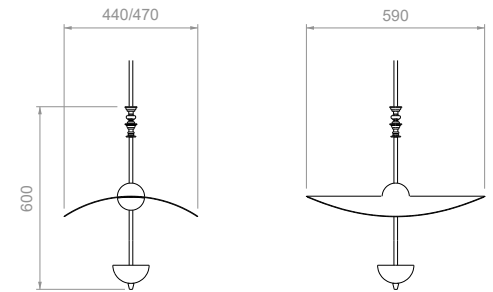

### DIMENSIONS & WEIGHT\*

S : L 440 x W 590 x H variable mm, 9 kg  
M : L 540 x W 590 x H variable mm, 9 kg  
L : L 470 x W 590 x H variable mm, 9 kg

Composition of three *Envolée verre* pendants.