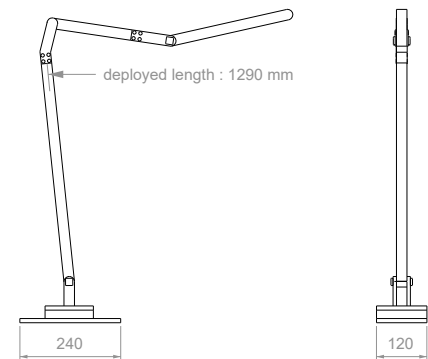

### DIMENSIONS & WEIGHT\*

L 345 x W 285 x H 590 mm, 6 kg