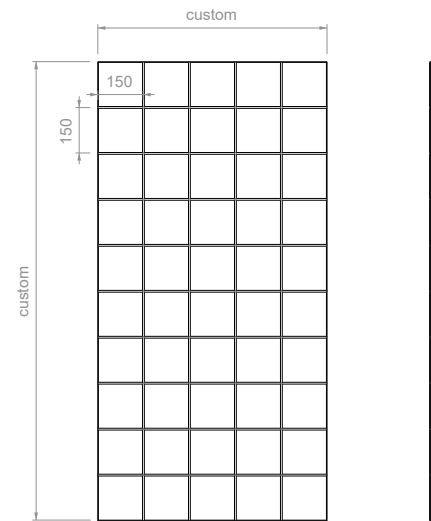

IMPRESSION

MATERIALS
Ceramics

FINISHES

Glazed ceramic
(various colors)

DIMENSIONS & WEIGHT*
L 150 x H 150 mm each tile, custom