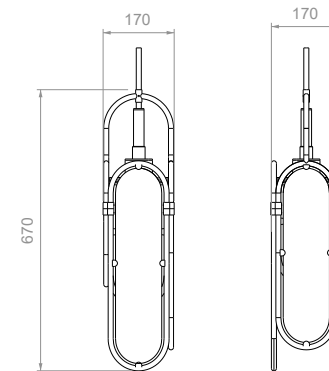

BOUDOIR

MATERIALS

Textured glass and brass

FINISHES

- Polished pale gold
- Polished white nickel
- Polished black nickel

LIGHT SOURCE

Light bulb E14/220V or E12/110V,
4 to 7 Watts, dimmable, class 1

CE certification or US wired, all components are
UL listed, UL Certification on request.

DIMENSIONS & WEIGHT*

L 170 x W 170 x H 670 mm, 7 kg