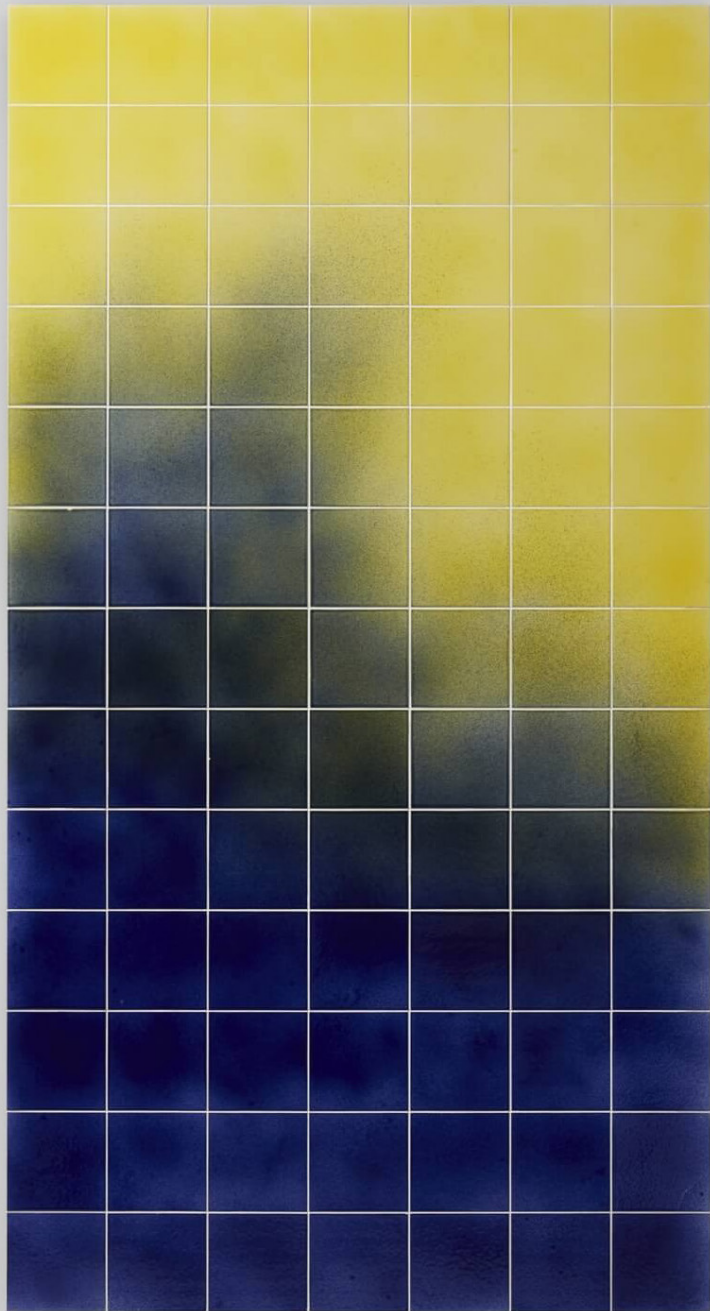

### FINISHES

Sand-blasted pale gold

Polished brass with colored varnish  
(various colors)

DIMENSIONS & WEIGHT\*  
Ø530 x W 80 mm, 35 kg