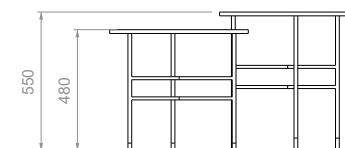

### DIMENSIONS & WEIGHT\*

Small tray Ø380 mm

Big tray Ø500 mm

L 680 x W 500 x H 850 mm, +/- 25 kg