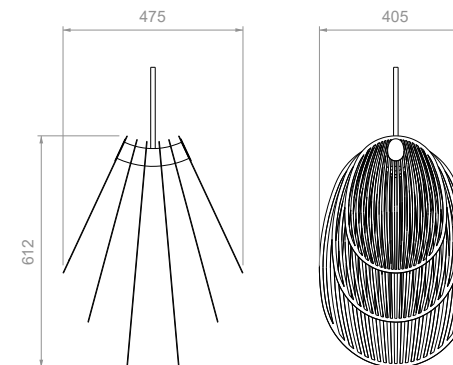

**DIMENSIONS & WEIGHT\***  
L 475 x W 405 x H 612 mm, 13 kg