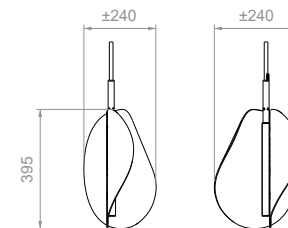

### DIMENSIONS & WEIGHT\*

L 475 x W 139 x H 653 mm, 12 kg

*Ryu*, wall light.