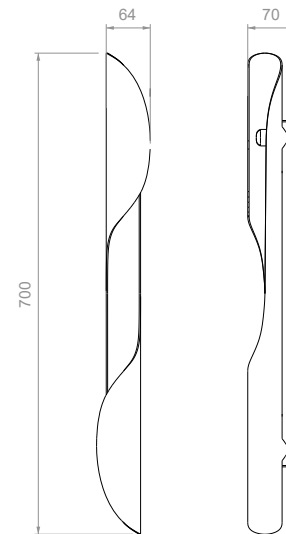

TORSADE

MATERIALS
Brass

FINISHES

- Polished pale gold
- Polished white nickel
- Polished black nickel

LIGHT SOURCE

12V to 54V LED spotlights 6W - 700mA,
dimmable, class 3

Driver necessary

CE certification or US wired, all components are
UL listed, UL Certification on request.

DIMENSIONS & WEIGHT*
L 64 x W 70 x H 700 mm, 2 kg