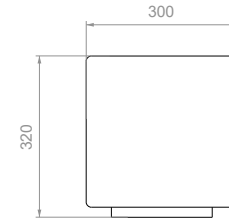

### DIMENSIONS & WEIGHT\*

L 283 x W 122 x H 283 mm, 2 kg