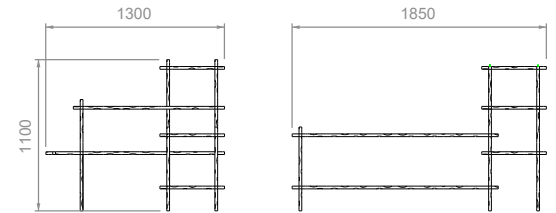

### FINISHES

 Polished pale gold

 Polished white nickel

 Polished black nickel

DIMENSIONS & WEIGHT\*  
L 1250 x W475 x H 810 mm, 15 kg  
Custom