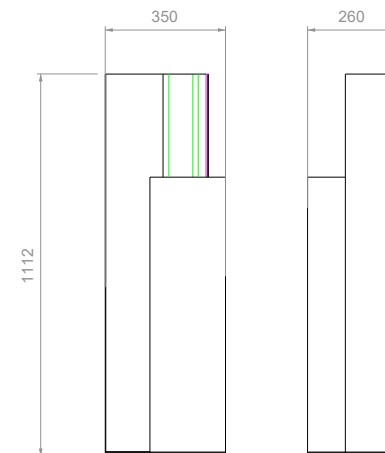

**DIMENSIONS & WEIGHT\***  
L 64 x W 70 x H 700 mm, 2 kg

### DIMENSIONS & WEIGHT\*

L 85 x W 845 x H 508 mm, 3 kg

COLD LIGHT exhibition by Mydriaz for Paris Design Week 2024.  
*Calame* pendant, *Mercure* wall lights, *Dorique* armchair, *Tag* tiles,  
*Arc* coffee table, *Sgraffito* table lamp, *Glaieul* floor lamp.

DIMENSIONS & WEIGHT\*  
L 350 x W 260 x H 1112 mm, 10 kg