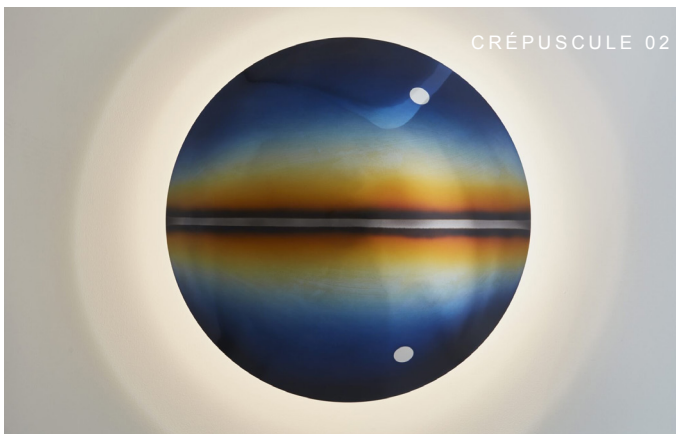

CRÉPUSCULE 03