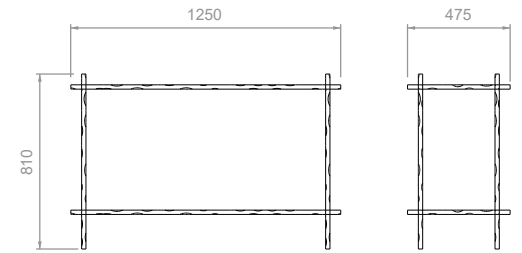

FLUIDE - SIDE TABLE

MATERIALS
Glass and brass

FINISHES

Polished pale gold

Polished white nickel

Polished black nickel

DIMENSIONS & WEIGHT*
L 1250 x W475 x H 810 mm, 15 kg
Custom