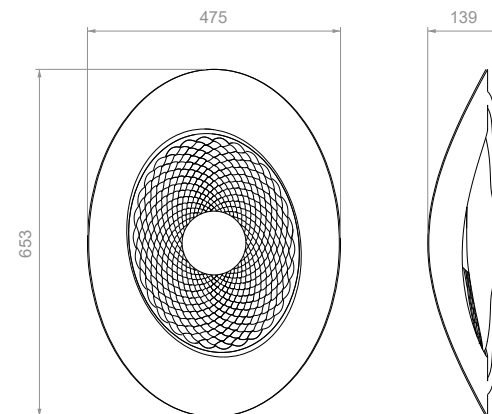

RYU

MATERIALS

Plaster and brass

FINISHES

- Polished pale gold
- Polished white nickel
- Polished black nickel

LIGHT SOURCE

24V LED strip, 5 Watts, dimmable, class 3

Driver necessary
CE certification or US wired, all components are
UL listed, UL Certification on request.

DIMENSIONS & WEIGHT*

L 475 x W 139 x H 653 mm, 12 kg