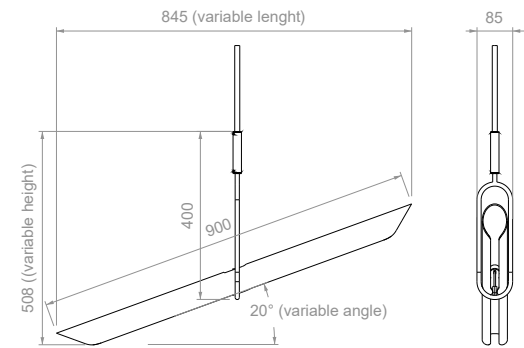

CE certification or US wired, all components are  
UL listed, UL Certification on request.

**DIMENSIONS & WEIGHT\***  
L 64 x W 70 x H 700 mm, 2 kg

**DIMENSIONS & WEIGHT\***  
L 64 x W 70 x H 700 mm, 2 kg