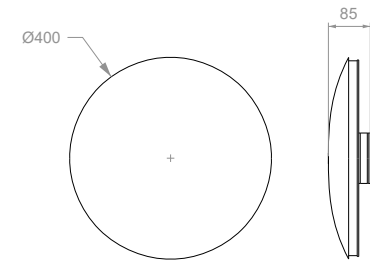

CRÉPUSCULE

MATERIALS
Brass

FINISHES

Colored varnish

Polished white nickel

LIGHT SOURCE
24V LED strip, 30 Watts, dimmable, class 3
Driver necessary
CE certification or US wired, all components are
UL listed, UL Certification on request.

DIMENSIONS & WEIGHT*
Ø 400 x W 85 mm, 2,5 kg