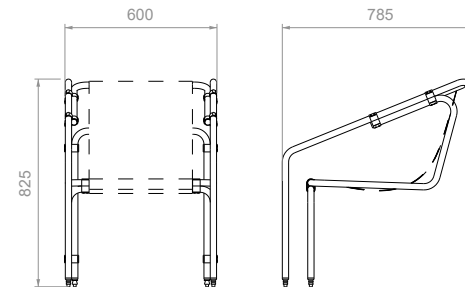

### DIMENSIONS & WEIGHT\*

Ø400 x H 712 mm, 15 kg

*Branches* pendant, *Dorique* armchair, *Phasme* coffee table, *Phasme* side table.