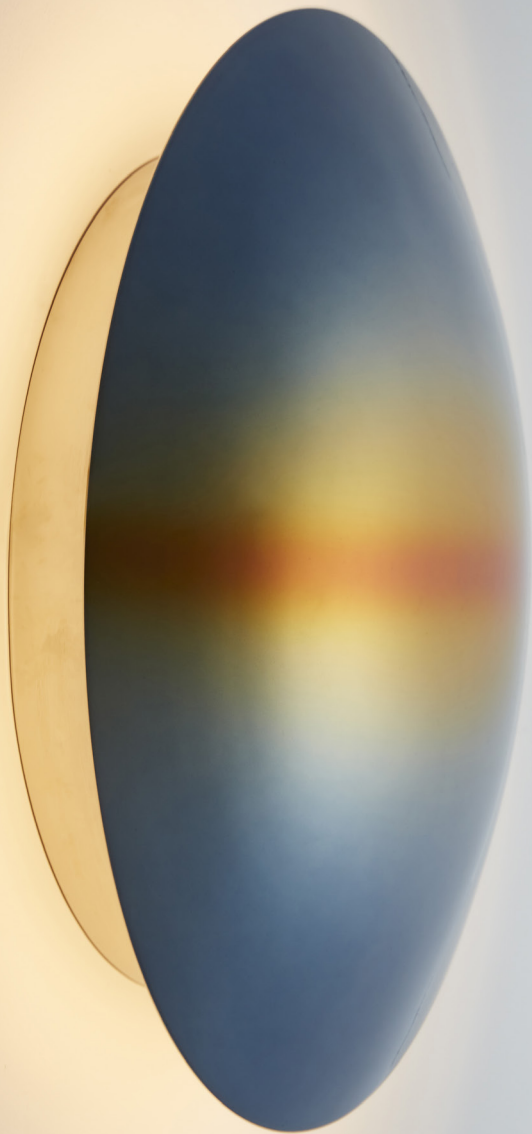

CRÉPUSCULE

MATERIALS
Brass

FINISHES

Colored varnish

Polished white nickel

LIGHT SOURCE
24V LED strip, 30 Watts, dimmable, class 3
Driver necessary
CE certification or US wired, all components are
UL listed, UL Certification on request.

DIMENSIONS & WEIGHT*
Ø 400 x W 85 mm, 2,5 kg