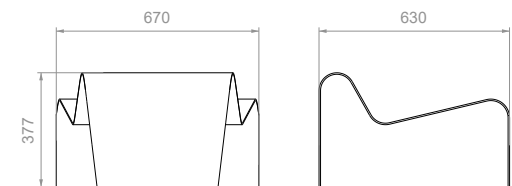

### DIMENSIONS & WEIGHT\*

L 1850 x W 1300 x H 1100 mm, 35 kg

Custom