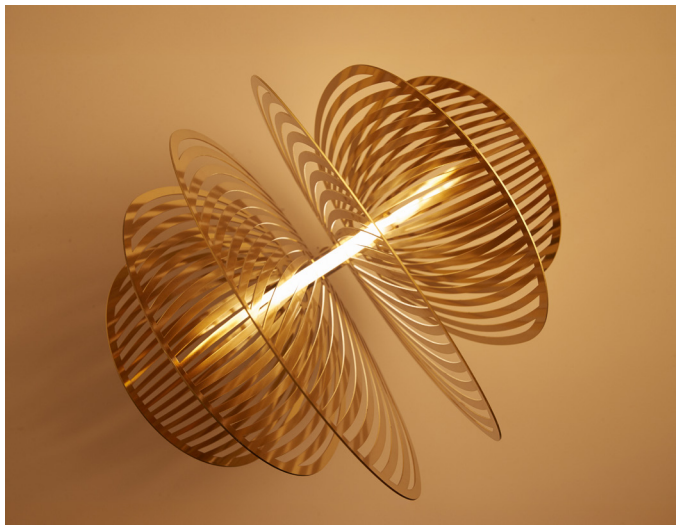

ORCHIDÉE AJOURÉE

MATERIALS

Brass

FINISHES

Polished pale gold

Polished white nickel

Polished black nickel

LIGHT SOURCE

24V LED strip, 5 Watts, dimmable, class 3

Driver necessary

CE certification or US wired, all components are UL listed, UL Certification on request.

DIMENSIONS & WEIGHT*

L 475 x W 405 x H 612 mm, 11 kg