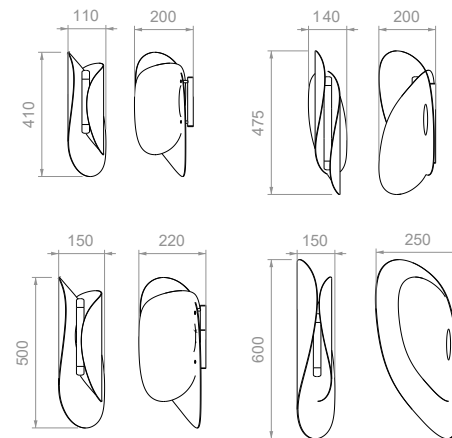

### DIMENSIONS & WEIGHT\*

L 80 x W 110 x H 800 mm, 5 kg

L

S

M1