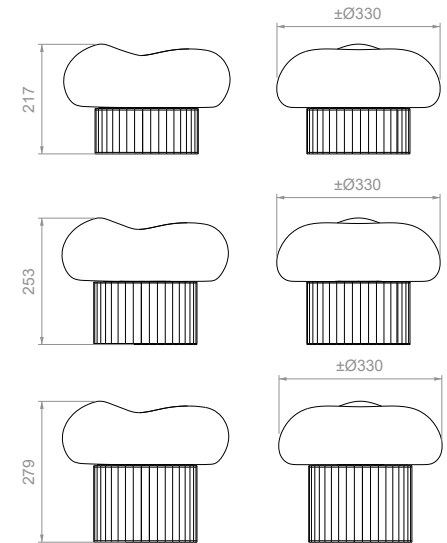

MERVEILLEUX 01

MATERIALS
Ceramic and brass

FINISHES

	Textured
	Glazed ceramic

DIMENSIONS & WEIGHT*
S : +/- Ø 330 x H 217 mm, 9 kg
M : +/- Ø 330 x H 253 mm, 10 kg
L : +/- Ø 330 x H 279 mm, 12 kg