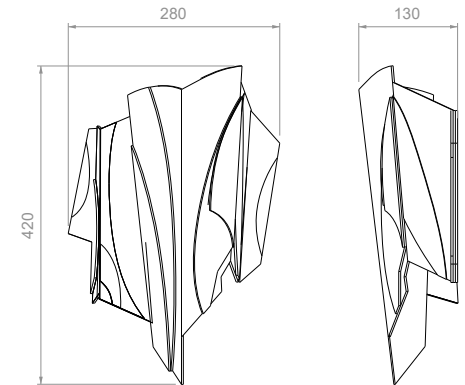

### DIMENSIONS & WEIGHT\*

S : L 224 x W 224 x H 224 mm, 4 kg

M : L 280 x W 280 x H 280 mm, 6 kg

L : L 379 x W 379 x H 379 mm, 9 kg

Composition of *Prisme* suspensions. Cartier.