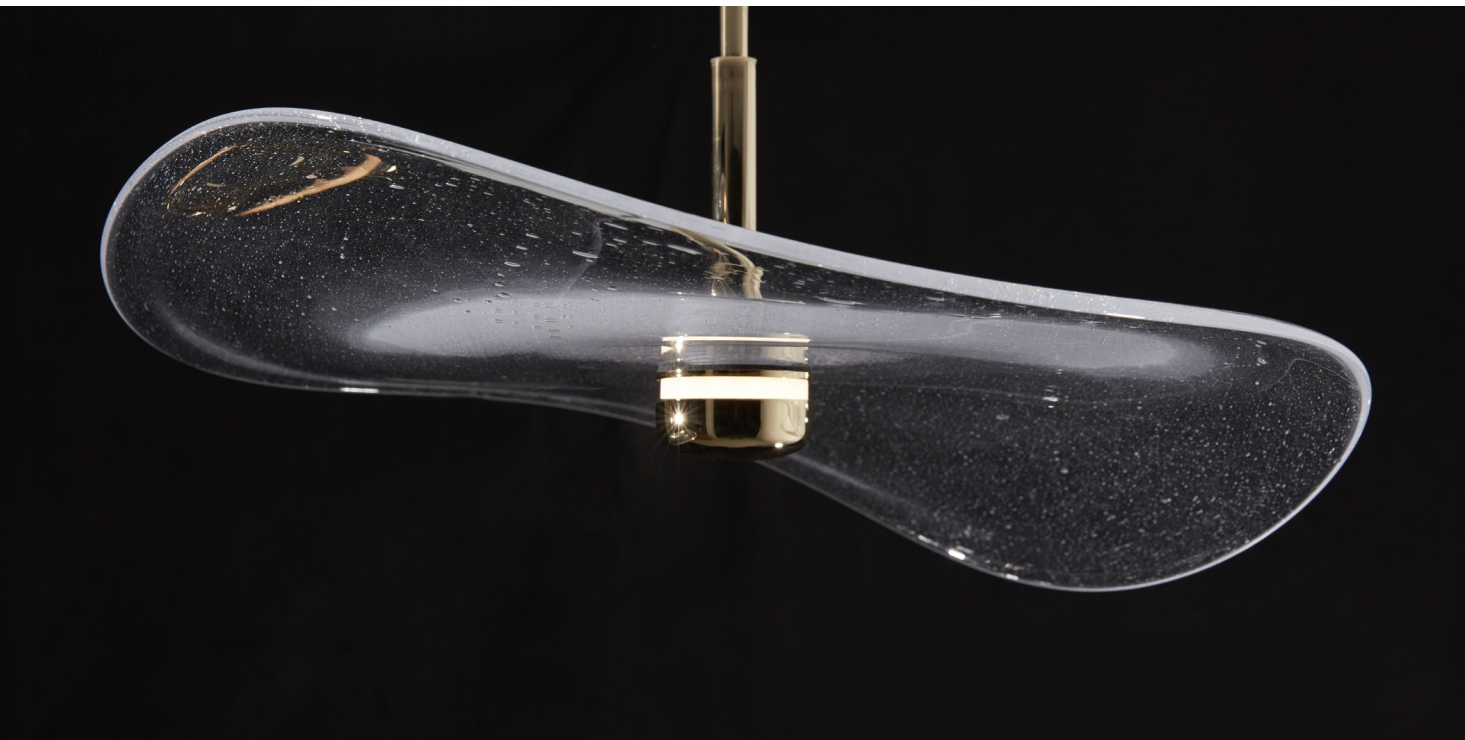

ASTRALE

MATERIALS

Bubble-blown glass and brass

FINISHES

- Polished pale gold
- Polished white nickel
- Polished black nickel

LIGHT SOURCE

24V LED disc, 5 Watts, dimmable, class 3
Driver necessary
CE certification or US wired, all components are
UL listed, UL Certification on request.

DIMENSIONS & WEIGHT*

S : Ø 500 x H 175 mm, 9 kg
M : Ø 600 x H 175 mm, 9 kg