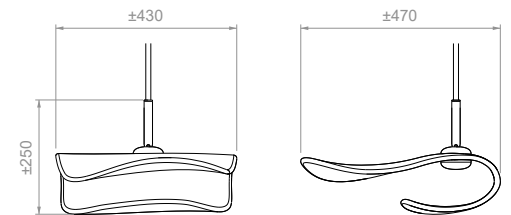

### DIMENSIONS & WEIGHT\*

L 470 x W 590 x H 880 mm, +/- 18 kg  
Custom

*Envolée*, suspension with porcelain bisque finish.  
*Envolée double*, suspension with two elements. *Cube 6*, wall light.