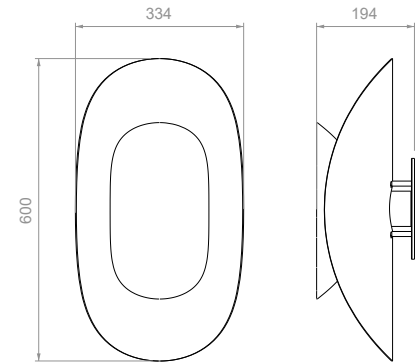

### DIMENSIONS & WEIGHT\*

S : L 240 x W 240 x H 395 mm, 7 kg  
L : L 280 x W 280 x H 455 mm, 8 kg

**DIMENSIONS & WEIGHT\***  
L 475 x W 405 x H 612 mm, 13 kg

### DIMENSIONS & WEIGHT\*

L 475 x W 405 x H 612 mm, 11 kg

### DIMENSIONS & WEIGHT\*

S : +/-Ø250 x H 330 mm, 10 kg

M : +/-Ø350 x H 430 mm, 12 kg