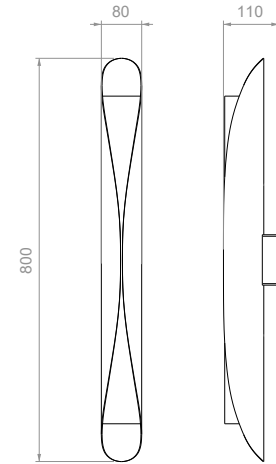

CE certification or US wired, all components are  
UL listed, UL Certification on request.

**DIMENSIONS & WEIGHT\***  
L 64 x W 70 x H 700 mm, 2 kg

**DIMENSIONS & WEIGHT\***  
L 64 x W 70 x H 700 mm, 2 kg

### DIMENSIONS & WEIGHT\*

L 85 x W 845 x H 508 mm, 3 kg

COLD LIGHT exhibition by Mydriaz for Paris Design Week 2024.  
*Calame* pendant, *Mercure* wall lights, *Dorique* armchair, *Tag* tiles,  
*Arc* coffee table, *Sgraffito* table lamp, *Glaieul* floor lamp.

DIMENSIONS & WEIGHT\*  
L 350 x W 260 x H 1112 mm, 10 kg