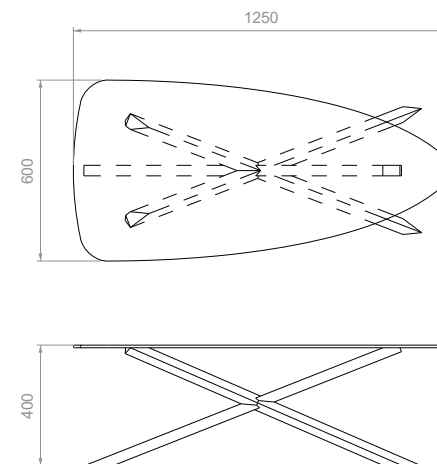

PHASME - COFFEE TABLE

MATERIALS

Glass and brass

FINISHES

Directional brushing - Glossy transparent varnish

Brushed white nickel

Brushed black nickel

DIMENSIONS & WEIGHT*

L 600 x W 12500 x H 400 mm, 30 kg