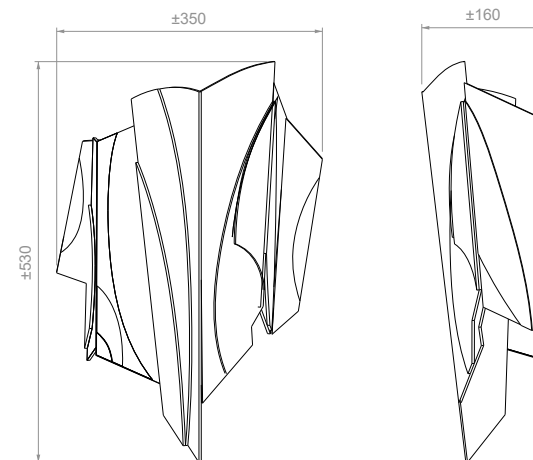

CROSS BITUME XXL

MATERIALS

Brass

FINISHES

- Polished pale gold
- Polished white nickel
- Polished black nickel
- Dichroic glass

LIGHT SOURCE

24V LED strip, 5 Watts, dimmable, class 3
Driver necessary

CE certification or US wired, all components are
UL listed, UL Certification on request.

DIMENSIONS & WEIGHT*

L 350 x W 160 x H 530 mm, 6 kg