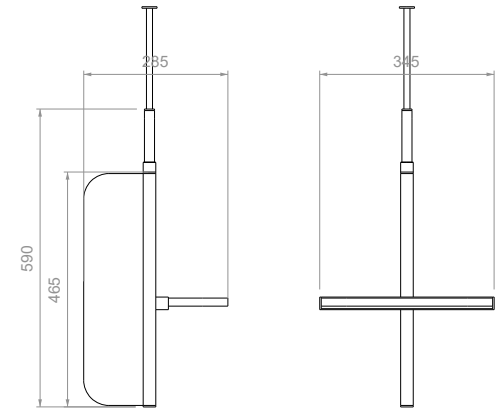

AGATE

MATERIALS

Fused glass and brass

FINISHES

Brushed - Glossy/matt transparent varnish

LIGHT SOURCE

24V LED strip, 17 Watts, dimmable, class 3
Driver necessary
CE certification or US wired, all components are UL listed, UL Certification on request.

DIMENSIONS & WEIGHT*

L 345 x W 285 x H 590 mm, 6 kg