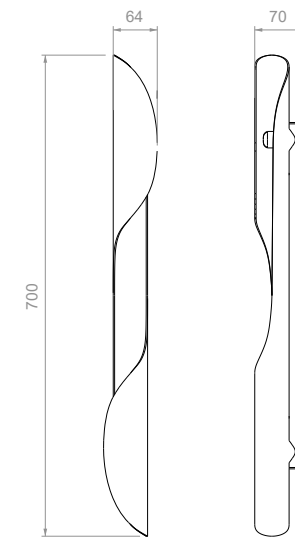

## TORSADE

---

**MATERIALS**  
Brass

**FINISHES**

-  Polished pale gold
-  Polished white nickel
-  Polished black nickel

**LIGHT SOURCE**

12V to 54V LED spotlights 6W - 700mA,  
dimmable, class 3

Driver necessary

CE certification or US wired, all components are  
UL listed, UL Certification on request.

**DIMENSIONS & WEIGHT\***  
L 64 x W 70 x H 700 mm, 2 kg

**DIMENSIONS & WEIGHT\***  
L 64 x W 70 x H 700 mm, 2 kg