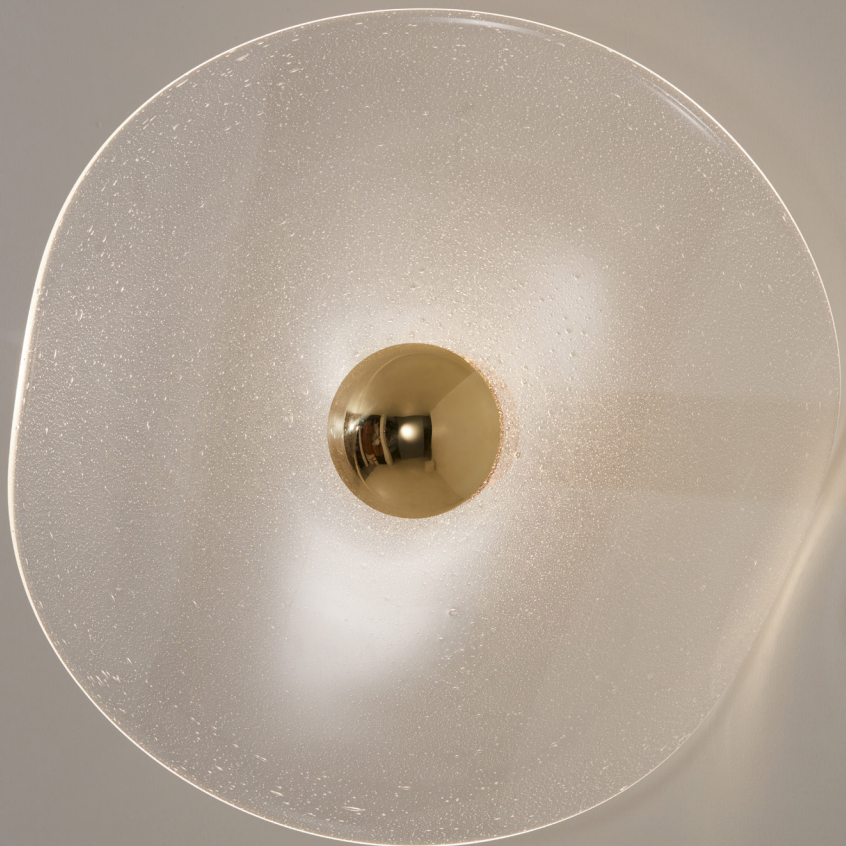

CONSTELLATION

MATERIALS

Bubble-blown glass and brass

FINISHES

- Polished pale gold
- Polished white nickel
- Polished black nickel

LIGHT SOURCE

24V LED strip, 8 Watts, dimmable, class 3

Driver necessary

CE certification or US wired, all components are UL listed, UL Certification on request.

DIMENSIONS & WEIGHT*

S : Ø 500 x W 125 mm, 8 kg

M : Ø 600 x W 125 mm, 8 kg