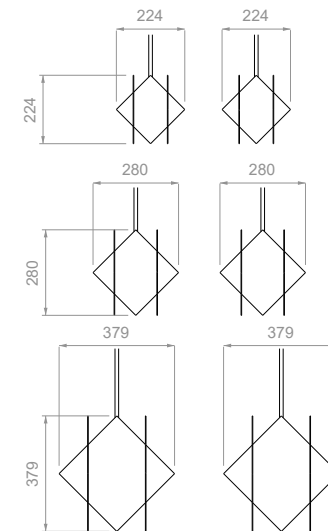

### DIMENSIONS & WEIGHT\*

L 830 x W 1200 x H 360 mm, 25 kg

**GEOMETRIC**